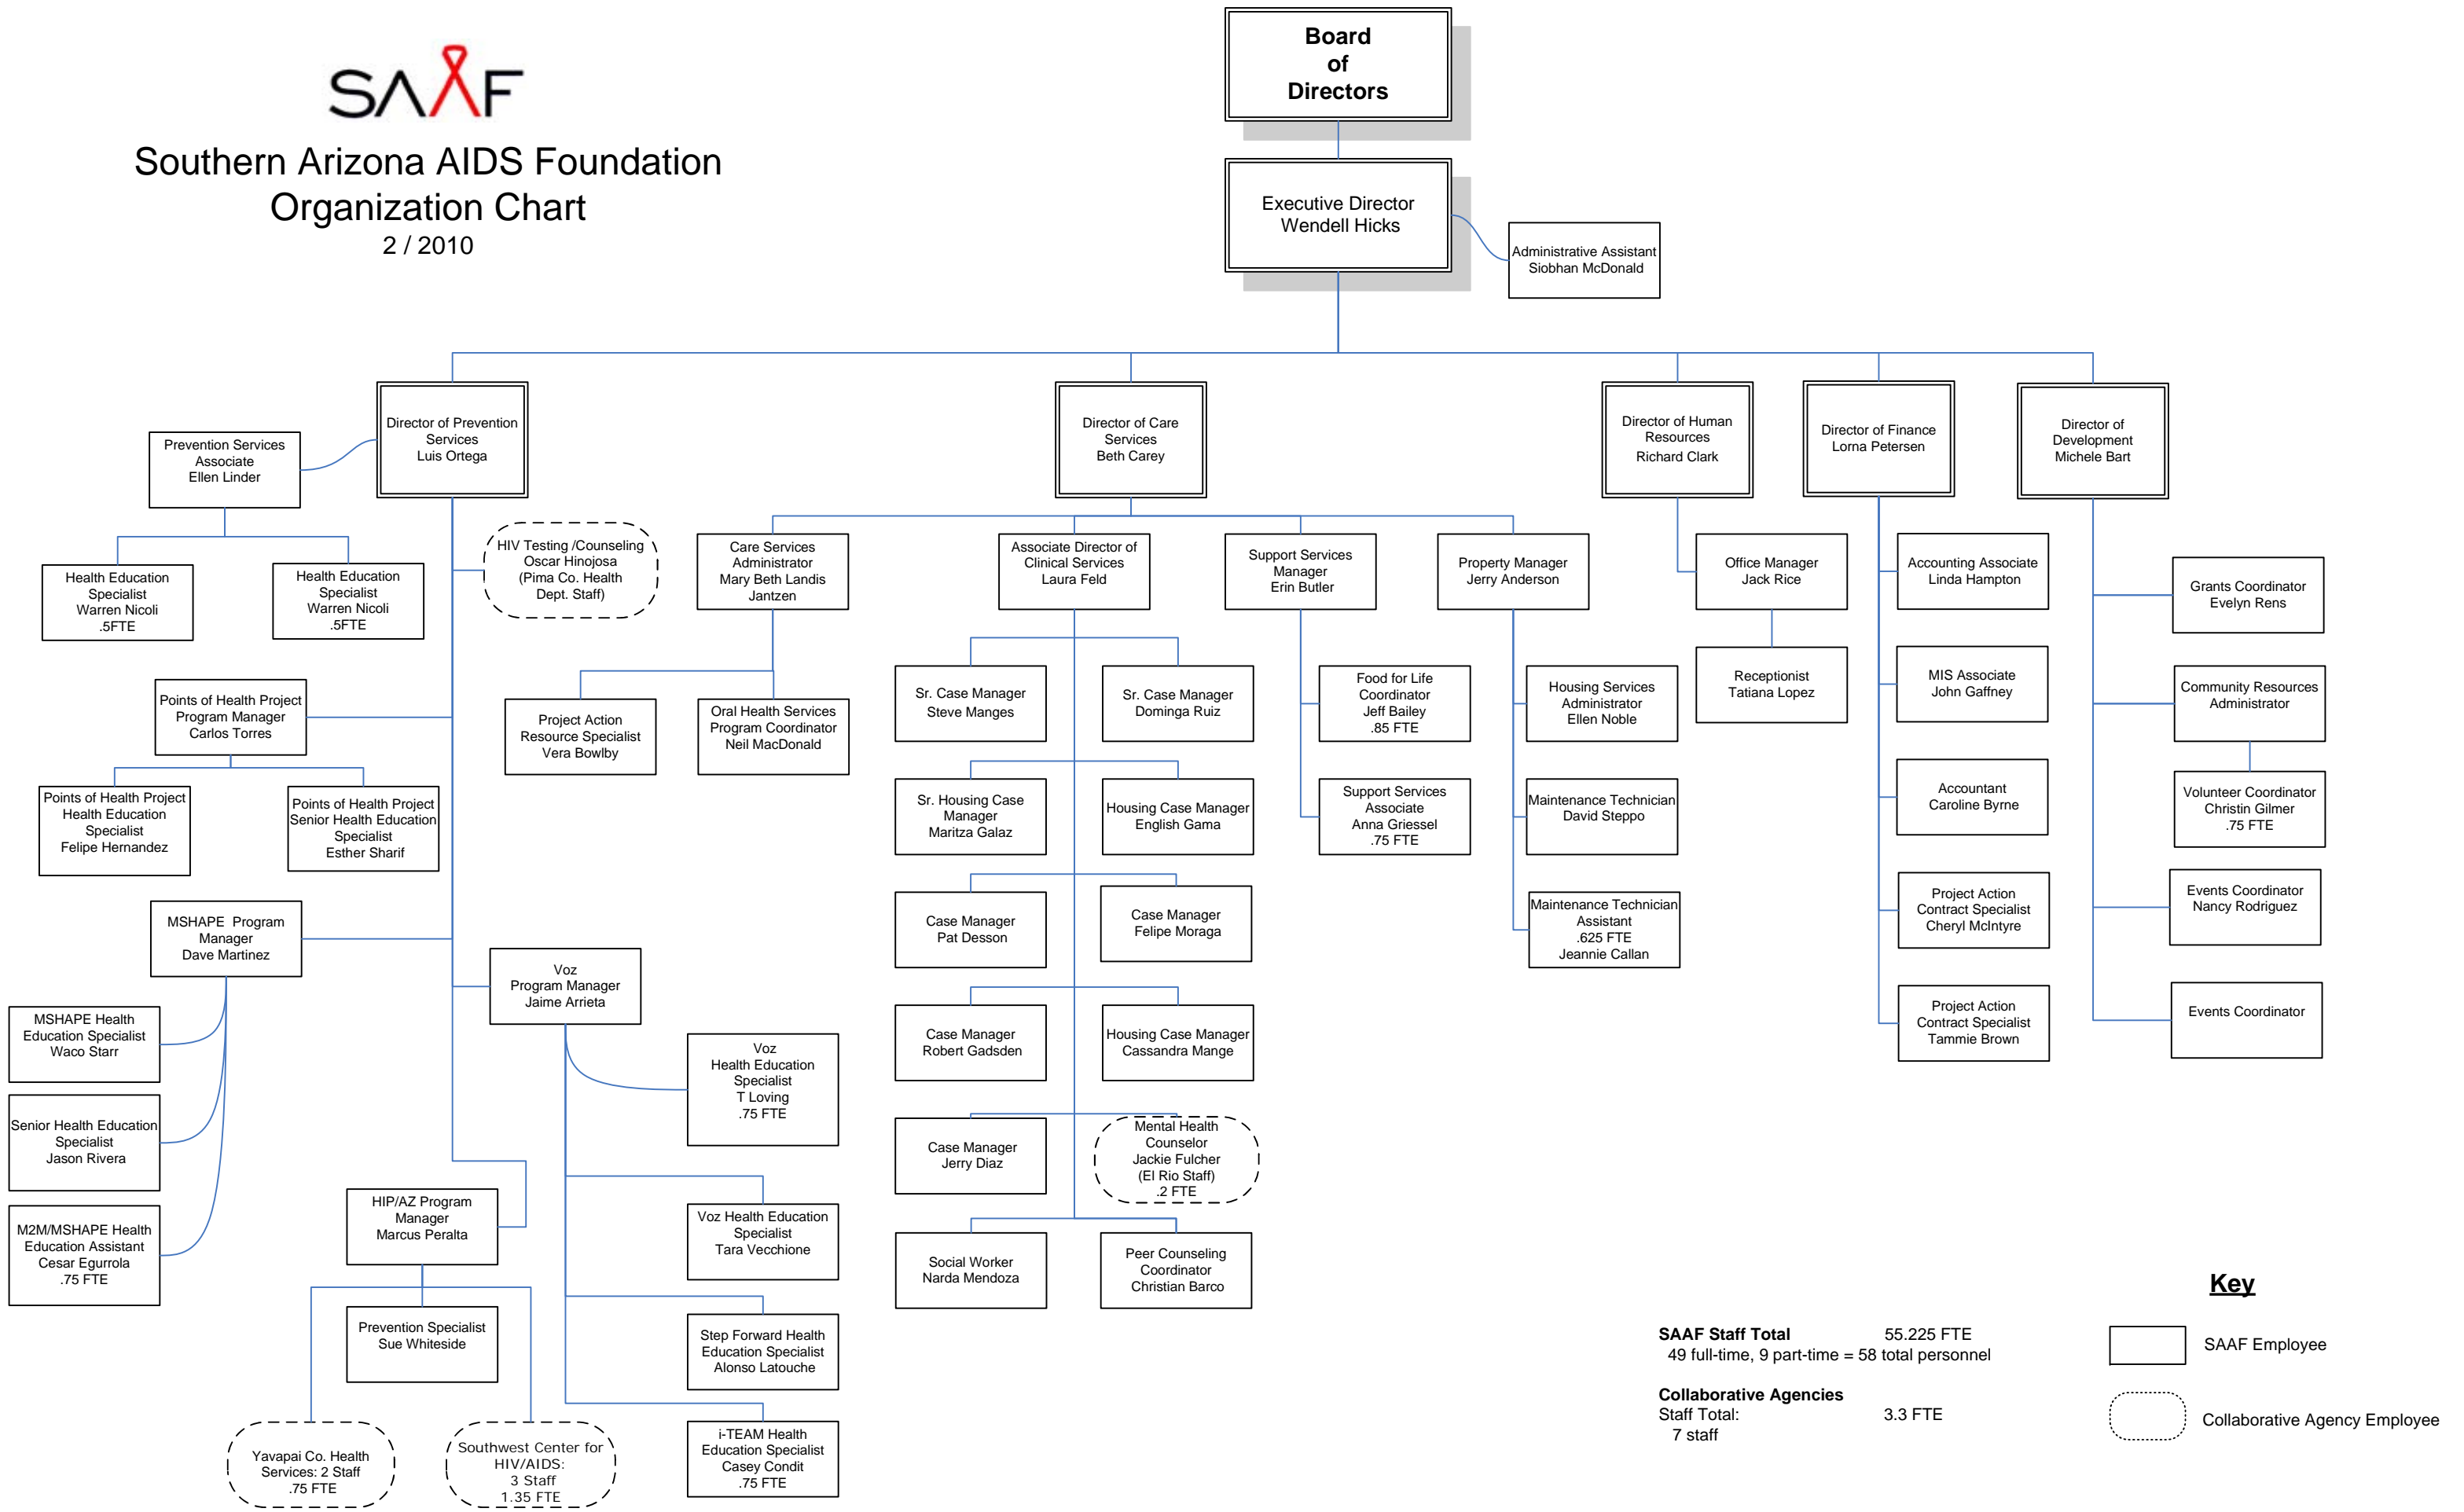

Southern Arizona AIDS Foundation Organization Chart 2 / 2010

SAAF Staff Total 55.225 FTE
49 full-time, 9 part-time = 58 total personnel

Collaborative Agencies
Staff Total: 3.3 FTE
7 staff

Key

SAAF Employee

Collaborative Agency Employee