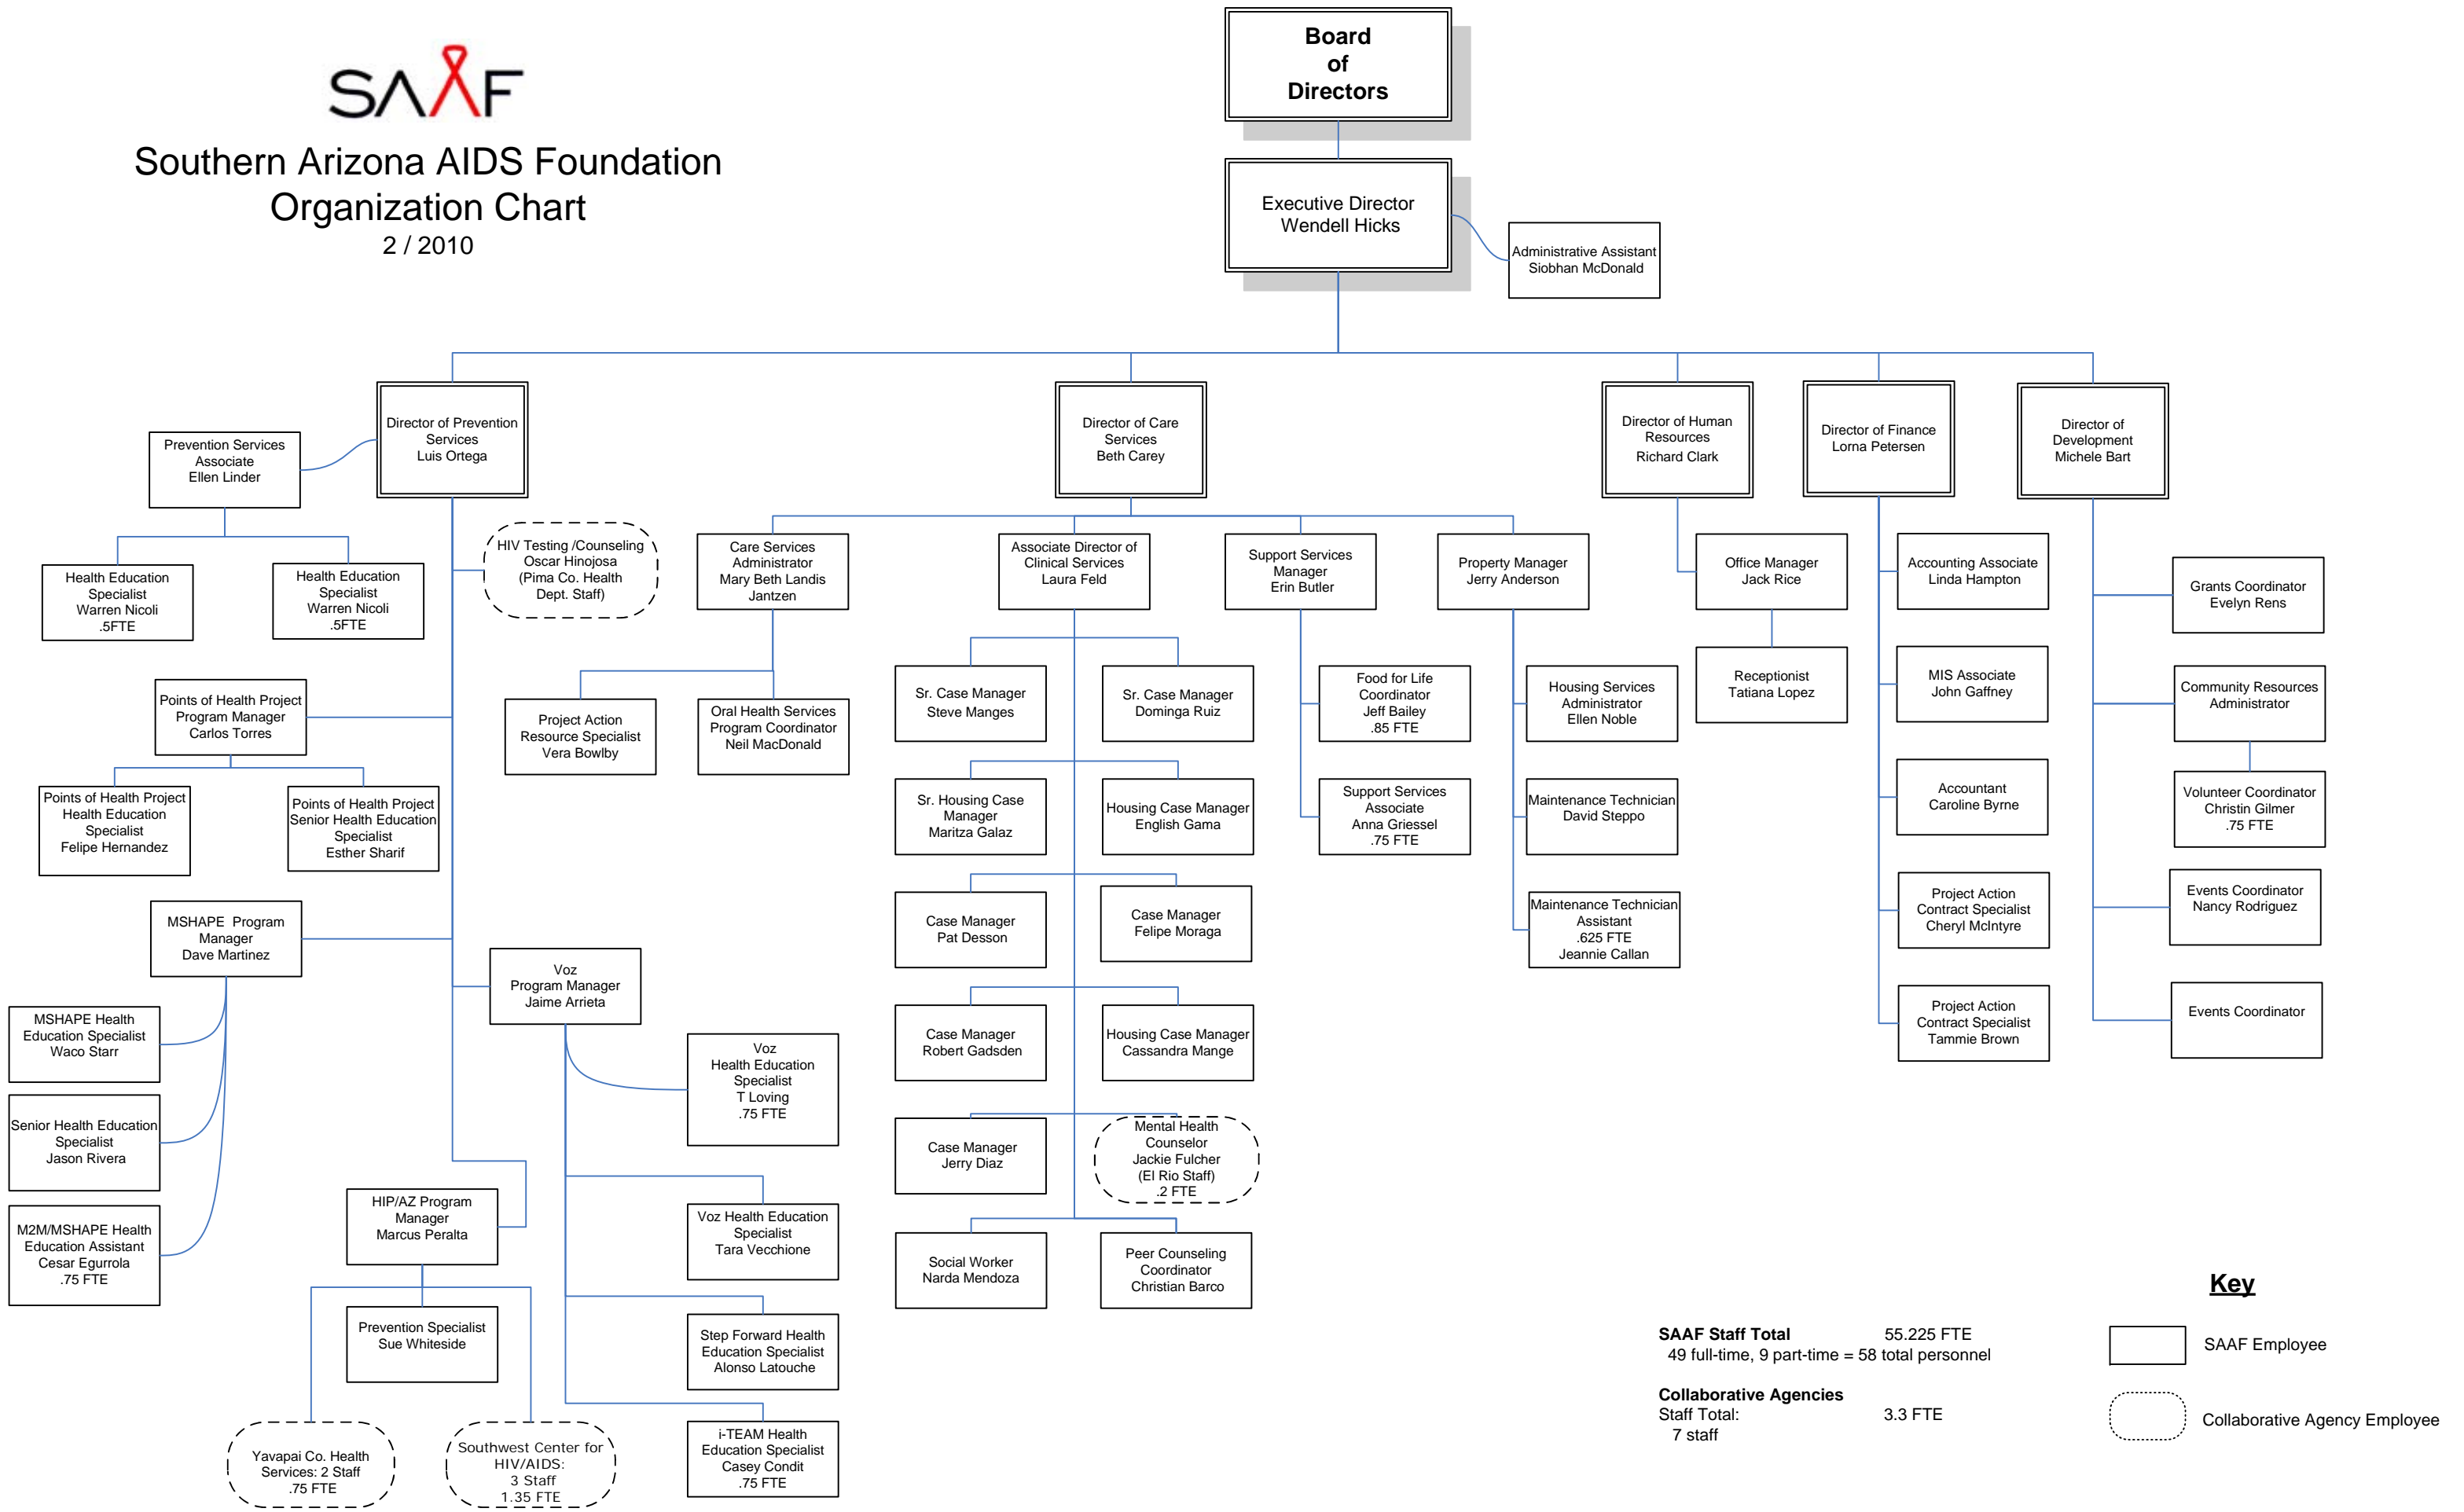

Southern Arizona AIDS Foundation
 Organization Chart
 2 / 2010

SAAF Staff Total 55.225 FTE
 49 full-time, 9 part-time = 58 total personnel

Collaborative Agencies
 Staff Total: 3.3 FTE
 7 staff

Key

SAAF Employee

Collaborative Agency Employee